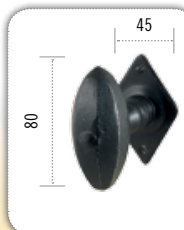

**FINITURE**  
FINISHES

**R = Ruggine**  
R = Rust

**B = Nero Italiano**  
B = Italian Black

**FA 796.70**  
Pomolo fisso per porta Ø 70 mm

Forged iron door knob Ø 70 mm

**FA 798**  
Pomolo ovale fisso per porta 45x80 mm

Forged iron oval door knob 45x80 mm

**FA 796.55**  
Pomolo fisso per porta Ø 55 mm

Forged iron door knob Ø 55 mm

**FINITURE**  
FINISHES

**R = Ruggine**  
R = Rust

**B = Nero Italiano**  
B = Italian Black

Forged iron pull handle  
14x200 mm